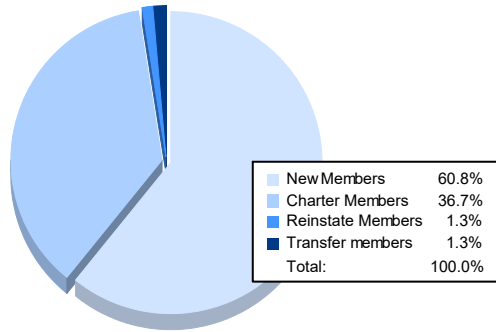

Year	New Clubs	Dropped Clubs	Gain/ Loss Clubs	New Members	Charter Members	Reinstate Members	Transfer Members	Total Member Added	Total Members Dropped	Gain/ Loss Members
2017-2018	0	0	0	38	1	3	1	43	56	-13
2018-2019	1	1	0	62	22	2	0	86	66	20
2019-2020	1	2	-1	47	22	7	4	80	82	-2
2020-2021	1	0	1	55	43	3	3	104	122	-18
2021-2022	1	0	1	48	29	1	1	79	75	4
<b>Average</b>	<b>1</b>	<b>1</b>	<b>0</b>	<b>50</b>	<b>23</b>	<b>3</b>	<b>2</b>	<b>78</b>	<b>80</b>	<b>-2</b>

### Membership Composition June 2022 Cumulative